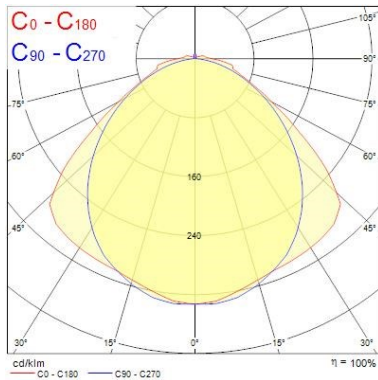

Sylproof Superia LED G3 Emergency SYLPROOF SUPERIA LED G3 1200mm Twin 4K E3 0048704

DUN14 (outer)	05410288487045
Units per outer package	1
Packaging outer length / height (cm)	137.2
Packaging outer width (cm)	11.6
Packaging outer depth (cm)	8.4

Safety data

Optimal operating condition (°C)	0-30
Dry applications use only	No

PHOTOMETRY