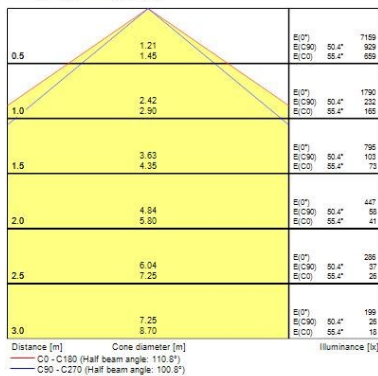

### Optical data

Fixture luminous flux (lm)	5400
Luminaire efficacy (lm/W)	140
Colour temperature (K)	4000
Light colour	Neutral White
CRI (Ra)	80
Beam Angle (°)	100
Photobiological Risk Group	RG1
Luminous flux (emergency) (lm)	240
Emergency duration (h)	3

## PHOTOMETRY

Distance [m]	Cone diameter [m]	E <sub>0</sub> [lx]	E <sub>10%</sub> [lx]	E <sub>5%</sub> [lx]
0.5	1.15 1.41	49.1*	339	46
1.0	2.31 2.82	49.1*	85	12
1.5	3.46 4.24	49.1*	35	5
2.0	4.62 5.65	49.1*	21	3
2.5	5.77 7.06	49.1*	14	2
3.0	6.93 8.47	49.1*	9	1

Distance [m] Cone diameter [m] Illuminance [lx]

— C0 - C180 (Half beam angle: 108.4°)

— C90 - C270 (Half beam angle: 96.2°)