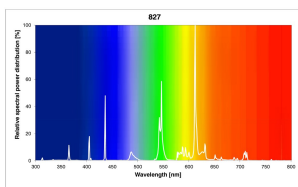

PHOTOMETRY