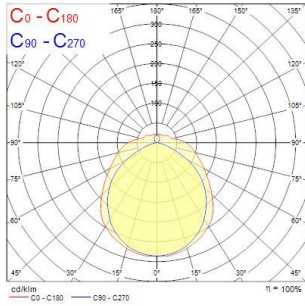

DeltaWing LED - DALI dimmable & Microwave sensor DELTAWING LED69 DALI MW 3K 1200 0044898

Distance (m)	Cone diameter (m)	Beam diameter (m)	Beam diameter (ft)	Illuminance (lx)
0.5	1.24 1.64	0.50	1.64	790 92 92
1.0	2.48 3.28	1.00	3.28	197 24 12
1.5	3.72 4.91	1.50	4.91	83 115 83
2.0	4.96 6.59	2.00	6.59	49 25 38
2.5	6.20 8.19	2.50	8.19	32 20 23
3.0	7.44 9.83	3.00	9.83	22 18 16

Distance (m)   Cone diameter (m)   Illuminance (lx)

— C0 - C180 (Half beam angle: 111.2°)
— C90 - C270 (Half beam angle: 102.2°)

TECHNICAL DRAWINGS