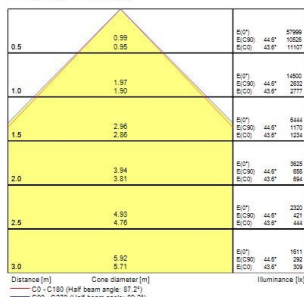

Start Highbay START Highbay IP65 1-10V 26000lm 840 WB 0039349

TECHNICAL DRAWINGS