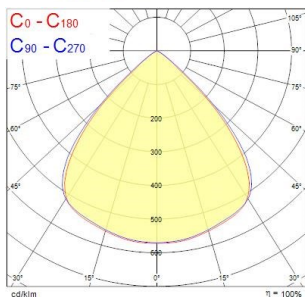

Start Highbay START Highbay IP65 1-10V 26000lm 840 WB 0039349

TECHNICAL DRAWINGS