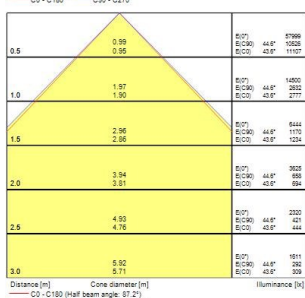

Start Highbay START Highbay IP65 1-10V 26000lm 840 WB 0039349

TECHNICAL DRAWINGS