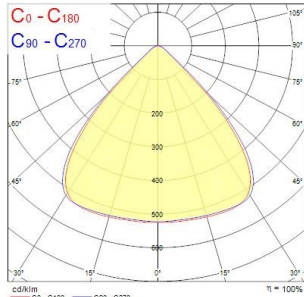

Start Highbay START Highbay IP65 1-10V 26000lm 840 WB 0039349

TECHNICAL DRAWINGS