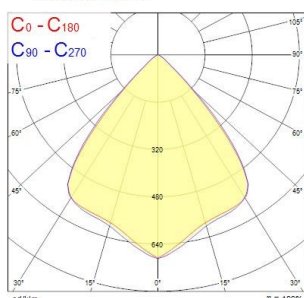

Start Highbay START Highbay IP65 1-10V 26000lm 840 WB 0039349

TECHNICAL DRAWINGS