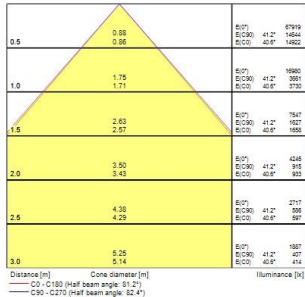

Start Highbay START Highbay IP65 1-10V 26000lm 840 WB 0039349

TECHNICAL DRAWINGS