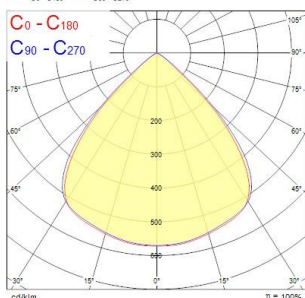

Start Highbay START Highbay IP65 1-10V 26000lm 840 WB 0039349

TECHNICAL DRAWINGS