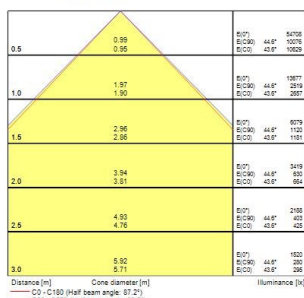

Start Highbay START Highbay IP65 1-10V 26000lm 840 WB 0039349

TECHNICAL DRAWINGS