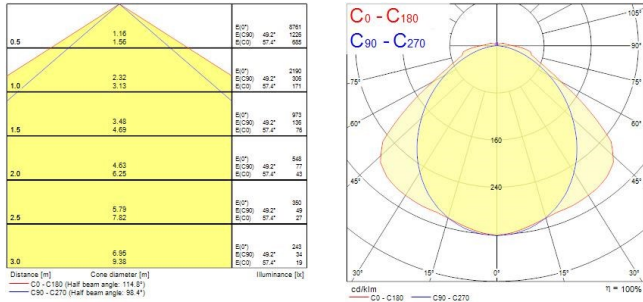

Sylproof Superia LED G3 DALI SYLPROOF SUPERIA LED G3 1500mm Twin 4K QC DALI 0048753

TECHNICAL DRAWINGS