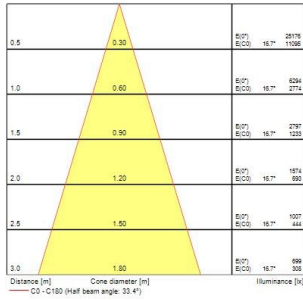

Beacon LED XL Accent

BEACON XL ACCENT 97CRI 4K MEDIUM BEAM L3 ON-BOARD DIM WHITE
2059575

PHOTOMETRY

TECHNICAL DRAWINGS