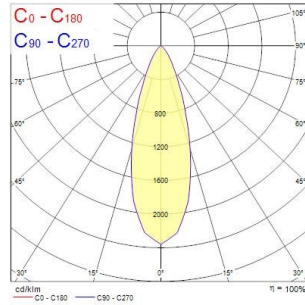

Beacon LED XL Accent

BEACON XL ACCENT 97CRI 4K MEDIUM BEAM L3 ON-BOARD DIM WHITE
2059575

PHOTOMETRY

TECHNICAL DRAWINGS