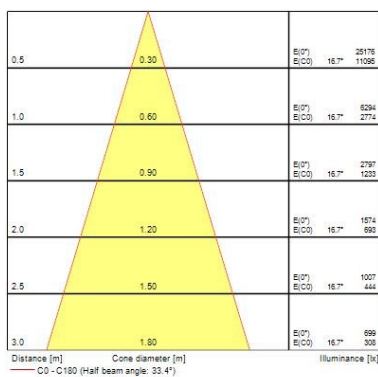

Beacon LED XL Accent

BEACON XL ACCENT 97CRI 4K MEDIUM BEAM L3 ON-BOARD DIM WHITE
2059575

Lifespan L80 B10	72000
Lifespan L90 B50	43000
Lifespan L90 B20	36000
Lifespan L90 B10	32000

Physical data

Housing colour	White
IP rating	IP20
IK rating	IK02
Reflector finish	None
Nominal Product Width (mm)	165
Nominal Product Height (mm)	205
Nominal Product Diameter (mm)	113
Weight (kg)	3.008

Packaging

Single packaging type	Carton
Product EAN number	5025768595754
Packaging single length / height (cm)	25.0
Packaging single width (cm)	19.5
Packaging single depth (cm)	20.0
DUN14 (outer)	05025768595754
Units per outer package	1
Packaging outer length / height (cm)	25.0
Packaging outer width (cm)	19.5
Packaging outer depth (cm)	20.0

PHOTOMETRY

TECHNICAL DRAWINGS