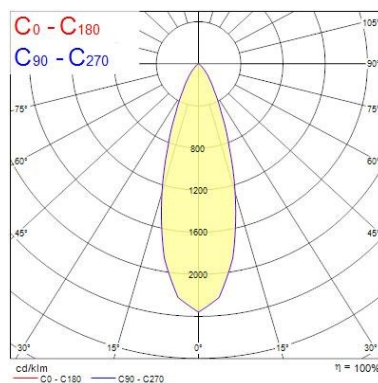

Beacon LED XL Accent

BEACON XL ACCENT 97CRI 4K MEDIUM BEAM L3 ON-BOARD DIM WHITE
2059575

Lifespan L80 B10	72000
Lifespan L90 B50	43000
Lifespan L90 B20	36000
Lifespan L90 B10	32000

Physical data

Housing colour	White
IP rating	IP20
IK rating	IK02
Reflector finish	None
Nominal Product Width (mm)	165
Nominal Product Height (mm)	205
Nominal Product Diameter (mm)	113
Weight (kg)	3.008

Packaging

Single packaging type	Carton
Product EAN number	5025768595754
Packaging single length / height (cm)	25.0
Packaging single width (cm)	19.5
Packaging single depth (cm)	20.0
DUN14 (outer)	05025768595754
Units per outer package	1
Packaging outer length / height (cm)	25.0
Packaging outer width (cm)	19.5
Packaging outer depth (cm)	20.0

PHOTOMETRY

TECHNICAL DRAWINGS