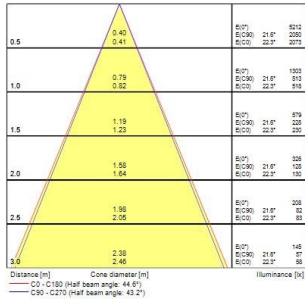

Lenzo S LENZO S 15W 500LM 930 GLB O/B BLACK 0005523