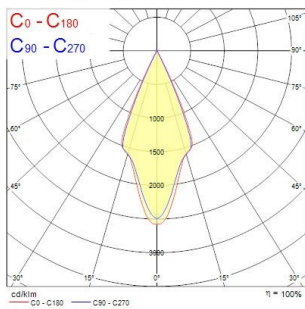

Lenzo S LENZO S 15W 500LM 930 GLB O/B BLACK 0005523