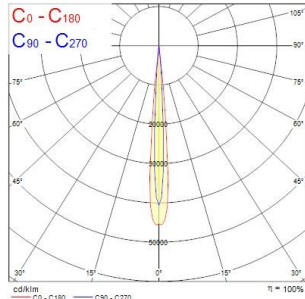

Lenzo S LENZO S 15W 500LM 930 GLB O/B BLACK 0005523