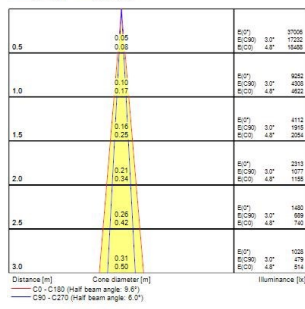

Lenzo S

LENZO S 15W 500LM 930 GLB O/B BLACK

0005523

Product features

- LENZO S 15W 500LM 930 GLB O/B BLACK

PRODUCT OVERVIEW

Product name	LENZO S 15W 500LM 930 GLB O/B BLACK
Technology	LED
Cap/Base	N/A
Housing	Aluminium
Mount	Track mounting
General application	Museums & Galleries, Retail
ETIM Class	EC001744
E-number FI	4278119
Warranty	5 years
Fixture luminous flux (lm)	200/500
Luminaire efficacy (lm/W)	33
Colour temperature (K)	3000
CRI (Ra)	90
Colour Variation Initial (SDCM)	SDCM3
Photobiological Risk Group	RG1
Total power consumption (W)	15
Electrical protection	Class I
Dimmable	Yes
Minimum dimming level (%)	10
LED Flickering Rate	Ultra low (5% or less)
Housing colour	RAL 9005 - Jet black
IP rating	IP20
IK rating	IK03
Product EAN number	5410288055237

PHOTOMETRY

Lenzo S LENZO S 15W 500LM 930 GLB O/B BLACK 0005523

TECHNICAL DRAWINGS