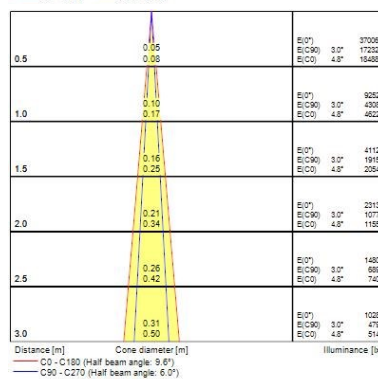

Lenzo S LENZO S 15W 500LM 930 GLB O/B BLACK 0005523

IK rating	IK03
Diffuser finish	Diffuse
Diffuser material	PC Polycarbonate
Nominal Product Length (mm)	60
Nominal Product Width (mm)	60
Nominal Product Height (mm)	261
Nominal Product Diameter (mm)	60
Weight (kg)	0.57

Packaging

Single packaging type	Carton
Product EAN number	5410288055237
Packaging single length / height (cm)	29.0
Packaging single width (cm)	13.5
Packaging single depth (cm)	6.5
DUN14 (outer)	15410288055234
Units per outer package	4
Packaging outer length / height (cm)	28.5
Packaging outer width (cm)	14.5
Packaging outer depth (cm)	30.5

PHOTOMETRY