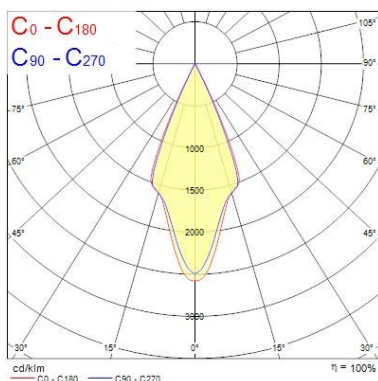

Lenzo S LENZO S 15W 500LM 930 GLB O/B BLACK 0005523

IK rating	IK03
Diffuser finish	Diffuse
Diffuser material	PC Polycarbonate
Nominal Product Length (mm)	60
Nominal Product Width (mm)	60
Nominal Product Height (mm)	261
Nominal Product Diameter (mm)	60
Weight (kg)	0.57

Packaging

Single packaging type	Carton
Product EAN number	5410288055237
Packaging single length / height (cm)	29.0
Packaging single width (cm)	13.5
Packaging single depth (cm)	6.5
DUN14 (outer)	15410288055234
Units per outer package	4
Packaging outer length / height (cm)	28.5
Packaging outer width (cm)	14.5
Packaging outer depth (cm)	30.5

PHOTOMETRY