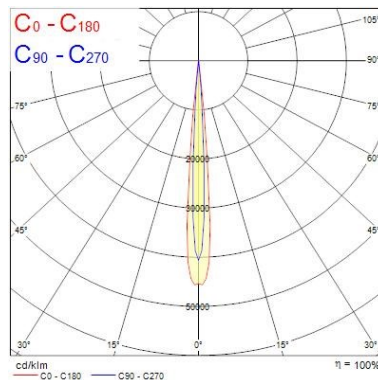

Lenzo S LENZO S 15W 500LM 930 GLB O/B BLACK 0005523

IK rating	IK03
Diffuser finish	Diffuse
Diffuser material	PC Polycarbonate
Nominal Product Length (mm)	60
Nominal Product Width (mm)	60
Nominal Product Height (mm)	261
Nominal Product Diameter (mm)	60
Weight (kg)	0.57

Packaging

Single packaging type	Carton
Product EAN number	5410288055237
Packaging single length / height (cm)	29.0
Packaging single width (cm)	13.5
Packaging single depth (cm)	6.5
DUN14 (outer)	15410288055234
Units per outer package	4
Packaging outer length / height (cm)	28.5
Packaging outer width (cm)	14.5
Packaging outer depth (cm)	30.5

PHOTOMETRY