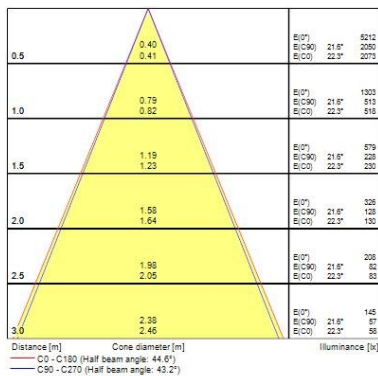

Lenzo S LENZO S 15W 500LM 930 GLB O/B BLACK 0005523

IK rating	IK03
Diffuser finish	Diffuse
Diffuser material	PC Polycarbonate
Nominal Product Length (mm)	60
Nominal Product Width (mm)	60
Nominal Product Height (mm)	261
Nominal Product Diameter (mm)	60
Weight (kg)	0.57

Packaging

Single packaging type	Carton
Product EAN number	5410288055237
Packaging single length / height (cm)	29.0
Packaging single width (cm)	13.5
Packaging single depth (cm)	6.5
DUN14 (outer)	15410288055234
Units per outer package	4
Packaging outer length / height (cm)	28.5
Packaging outer width (cm)	14.5
Packaging outer depth (cm)	30.5

PHOTOMETRY