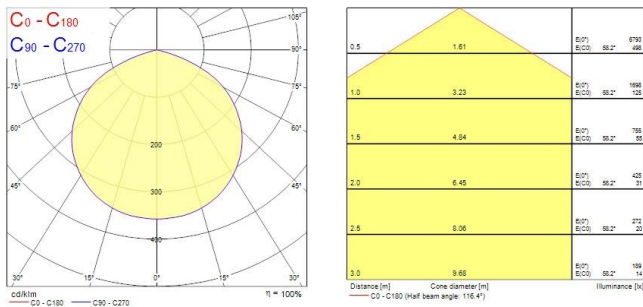

PHOTOMETRY