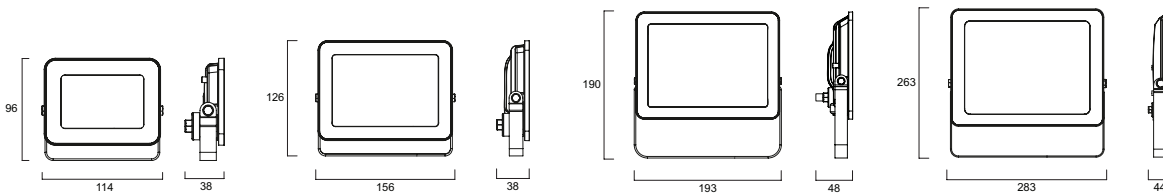

Dimensions (mm)

START eco Flood Flat
IP65 10W

START eco Flood Flat
IP65 30W

START eco Flood Flat
IP65 50W

START eco Flood Flat
IP65 70/100W