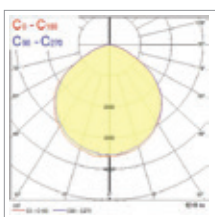

Photometric Data

START eco Flood Flat.
All codes, both house colours