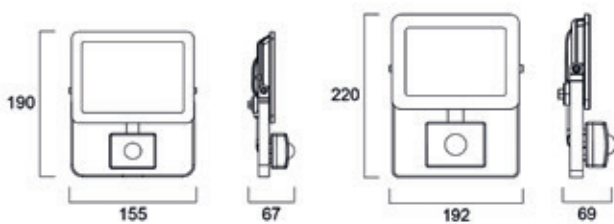

## Dimensions (mm)

START eco Flood Flat  
IP65 10W

START eco Flood Flat  
IP65 30W

START eco Flood Flat  
IP65 50W

START eco Flood Flat  
IP65 70/100W

START eco Flood Flat  
IP54 PIR 11/31W

START eco Flood Flat  
IP54 PIR 51W