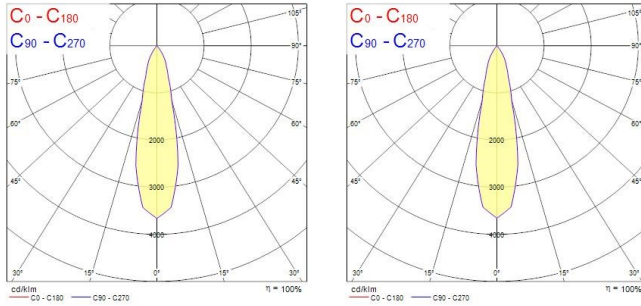

Myriad Square IP65 Silver Reflector - White Bezel *MYRIAD SQUARE IP65 SPOT 3K STD EM SILREF WBEZ* 2056345

TECHNICAL DRAWINGS