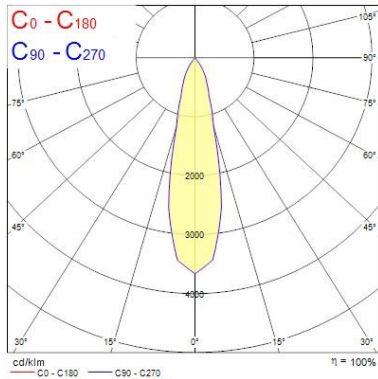

Myriad Square IP65 Silver Reflector - White Bezel

MYRIAD SQUARE IP65 SPOT 3K STD EM SILREF WBEZ
2056345

Packaging outer width (cm)	20.0
Packaging outer depth (cm)	25.0

PHOTOMETRY

TECHNICAL DRAWINGS