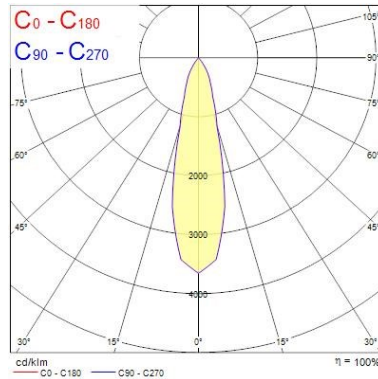

Myriad Square IP65 Silver Reflector - White Bezel

MYRIAD SQUARE IP65 SPOT 3K STD EM SILREF WBEZ
2056345

Packaging outer width (cm)	20.0
Packaging outer depth (cm)	25.0

PHOTOMETRY

TECHNICAL DRAWINGS