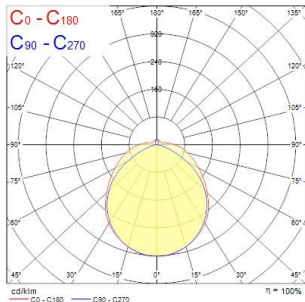

DeltaWing LED - Emergency 3 hour

DELTAWING LED38 EB 3K E3 1200
0044876

Product features

- Low profile surface and suspended LED diffuser luminaire, 1218mm x 200mm, 3000K Warm White, Electronic, Emergency 3 hour maintained, 3828lm, 39W, lifespan: 55,000 hours L90B10, A++ A+ A

PRODUCT OVERVIEW

Product name	DELTAWING LED38 EB 3K E3 1200
Technology	LED
Cap/Base	N/A
Housing	Steel
Mount	Ceiling surface mounting, Suspended
Environment	Internal
General application	Education, Hospitality, Logistics & Industry, Office, Retail
ETIM Class	EC002892
Warranty	5 years
Fixture luminous flux (lm)	3828
Luminaire efficacy (lm/W)	98.15
LOR (%)	100
Colour temperature (K)	3000
Light colour	Warm White
CRI (Ra)	80
Colour Consistency (SDCM)	3
Beam Angle (°)	103
Glare control	< 22
Photobiological Risk Group	RG1
Total power consumption (W)	39
Product Voltage (V)	240
Electrical protection	Class I
Control gear type	Electronic ballast
Dimmable	No
Minimum dimming level (%)	99
LED Flickering Rate	Ultra low (5% or less)
Housing colour	White
IP rating	IP44
IK rating	IK08
Product EAN number	5410288448763
Luminous flux (emergency) (lm)	550

DeltaWing LED - Emergency 3 hour DELTAWING LED38 EB 3K E3 1200 0044876

PHOTOMETRY

Distance [m]	Cone diameter [m]	E0° [lx]	E14° [lx]	E30° [lx]	E45° [lx]	E60° [lx]	E75° [lx]	E90° [lx]
0.5	1.25 1.44	701	96	66	44	33	22	11
1.0	2.51 2.88	177	22	16	11	8	5	3
1.5	3.76 4.32	79	10	7	5	4	3	2
2.0	5.01 5.76	44	6	4	3	2	1	1
2.5	6.26 7.19	28	4	3	2	1	1	1
3.0	7.52 8.63	20	3	2	1	1	1	1

Distance [m]	Cone diameter [m]	E0° [lx]	E14° [lx]	E30° [lx]	E45° [lx]	E60° [lx]	E75° [lx]	E90° [lx]
0.5	1.25 1.44	494	66	44	33	22	11	6
1.0	2.51 2.88	130	16	11	8	5	3	2
1.5	3.76 4.32	66	10	7	5	4	3	2
2.0	5.01 5.76	37	6	4	3	2	1	1
2.5	6.26 7.19	19	4	3	2	1	1	1
3.0	7.52 8.63	11	3	2	1	1	1	1