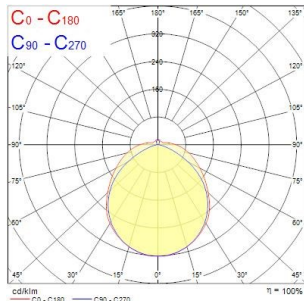

PRODUCT OVERVIEW

Product name	DELTAWING LED38 EB 3K E3 1200
Technology	LED
Cap/Base	N/A
Housing	Steel
Mount	Ceiling surface mounting, Suspended
Environment	Internal
General application	Education, Hospitality, Logistics & Industry, Office, Retail
ETIM Class	EC002892
Warranty	5 years
Fixture luminous flux (lm)	3828
Luminaire efficacy (lm/W)	98.15
LOR (%)	100
Colour temperature (K)	3000
Light colour	Warm White
CRI (Ra)	80
Colour Consistency (SDCM)	3
Beam Angle (°)	103
Glare control	< 22
Photobiological Risk Group	RG1
Total power consumption (W)	39
Product Voltage (V)	240
Electrical protection	Class I
Control gear type	Electronic ballast
Dimmable	No
Minimum dimming level (%)	99
LED Flickering Rate	Ultra low (5% or less)
Housing colour	White
IP rating	IP44
IK rating	IK08
Product EAN number	5410288448763
Luminous flux (emergency) (lm)	550

DeltaWing LED - Emergency 3 hour DELTAWING LED38 EB 3K E3 1200 0044876

PHOTOMETRY

Distance [m]	Cone diameter [m]	E0° [lx]	E14° [lx]	E30° [lx]	E45° [lx]	E60° [lx]	E75° [lx]	E90° [lx]
0.5	1.25 1.44	701	96	66	44	33	22	11
1.0	2.51 2.88	177	22	16	11	8	5	3
1.5	3.76 4.32	79	10	7	5	4	3	2
2.0	5.01 5.76	44	6	4	3	2	1	1
2.5	6.26 7.19	28	4	3	2	1	1	1
3.0	7.52 8.63	20	3	2	1	1	1	1

Distance [m]	Cone diameter [m]	E0° [lx]	E14° [lx]	E30° [lx]	E45° [lx]	E60° [lx]	E75° [lx]	E90° [lx]
0.5	1.25 1.44	494	66	44	33	22	11	6
1.0	2.51 2.88	130	16	11	8	5	3	2
1.5	3.76 4.32	66	10	7	5	4	3	2
2.0	5.01 5.76	37	6	4	3	2	1	1
2.5	6.26 7.19	19	4	3	2	1	1	1
3.0	7.52 8.63	11	3	2	1	1	1	1