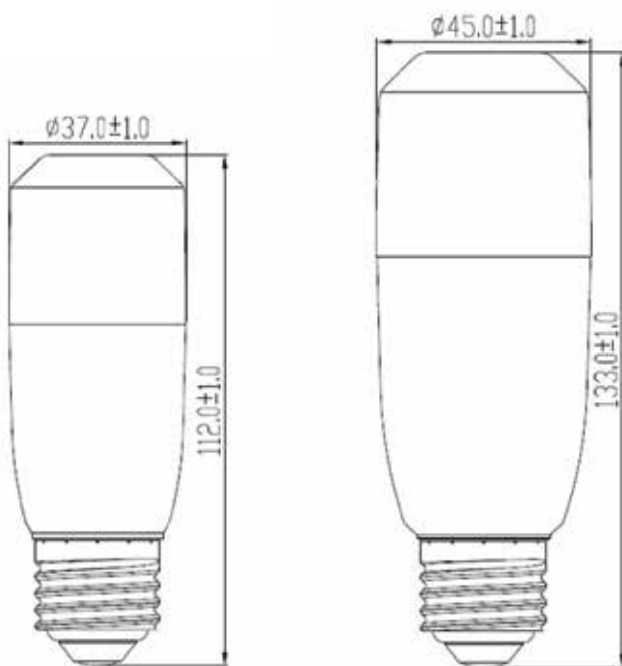

Product information

Code	Description	Voltage (V)	Power (W)	Luminous Flux (lm)	Efficiency (lm/W)	Colour Temp (K)	CRI	Base	Life (hours)	Equivalent Wattage (W)	Dimmable	Energy Class	Packaging Quantity
ToLEDo™ Stick													
0029923	ToLEDo Stick V2 470lm 827 E27 SL	220-240	6	470	78	2700	80	E27	15,000	40	No	A+	10
0029927	ToLEDo Stick V2 500lm 840 E27 SL	220-240	6	500	83	4000	80	E27	15,000	42	No	A+	10
0029924	ToLEDo Stick V2 810lm 827 E27 SL	220-240	9	810	90	2700	80	E27	15,000	60	No	A+	10
0029928	ToLEDo Stick V2 850lm 840 E27 SL	220-240	9	850	94	4000	80	E27	15,000	63	No	A+	10
0029925	ToLEDo Stick V2 1055lm 827 E27 SL	220-240	11	1055	96	2700	80	E27	15,000	75	No	A+	10
0029929	ToLEDo Stick V2 1150lm 840 E27 SL	220-240	11	1150	105	4000	80	E27	15,000	80	No	A+	10
0029926	ToLEDo Stick V2 1521lm 827 E27 SL	220-240	13	1521	117	2700	80	E27	15,000	100	No	A+	10
0029930	ToLEDo Stick V2 1600lm 840 E27 SL	220-240	13	1600	123	4000	80	E27	15,000	104	No	A+	10

Dimensions (mm)

ToLEDo™ Stick 6W and 9W

ToLEDo™ Stick 11W and 13W

sylvania-lighting.com

A Feilo Sylvania Company

Although every effort has been made to ensure accuracy in the compilation of the technical detail within this publication, specifications and performance data are constantly changing. Current details should therefore be checked with Feilo Sylvania Europe Limited. Copyright Feilo Sylvania Europe Limited June 2019