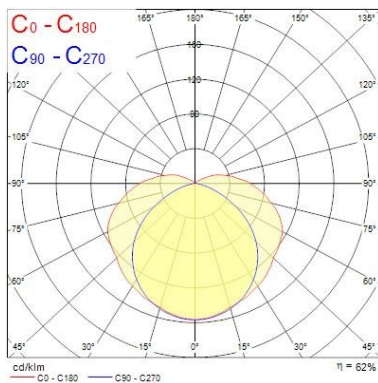

Start Waterproof T8 START WATERPROOF T8 PC 2x58 EB 0045821

Electrical protection	Class I
Control gear type	Electronic ballast
Control gear mounting	Integral
Transformer required	Yes
Nominal Frequency (Hz)	50/60Hz

Physical data

Housing colour	Grey
IP rating	IP66
IK rating	IK08
Diffuser finish	Prismatic
Diffuser material	PC Polycarbonate
Nominal Product Length (mm)	1577
Nominal Product Width (mm)	116
Nominal Product Height (mm)	100
Weight (kg)	2.215

Packaging

Single packaging type	Carton
Product EAN number	5410288458212
Packaging single length / height (cm)	157.7
Packaging single width (cm)	11.6
Packaging single depth (cm)	9.4
DUN14 (outer)	05410288458212
Units per outer package	1
Packaging outer length / height (cm)	157.7
Packaging outer width (cm)	11.6
Packaging outer depth (cm)	9.4

Safety data

Optimal operating condition (°C)	-20-25

PHOTOMETRY