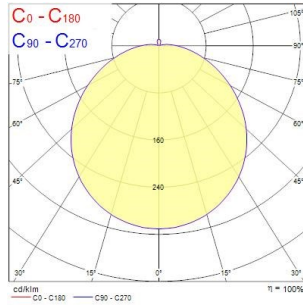

### PRODUCT OVERVIEW

Product name	Sterling Bulkhead 3000K Black
Technology	LED
Housing	Aluminium
Mount	Wall surface mounted
Environment	Exterior Interior
General application	Education, Hospitality, Logistics & Industry, Office
ETIM Class	EC002892
Colour temperature (K)	3000
Control gear mounting	Integral
Housing colour	Black
IP rating	IP55
IK rating	IK09
Product EAN number	5026524549844

### PHOTOMETRY

## Sterling Bulkhead - LED

*Sterling Bulkhead 3000K Black*  
4054984

0.5	1.54	E17 E20 E27	154 14
1.0	3.08	E17 E20 E27	36 31
1.5	4.62	E17 E20 E27	17 14
2.0	6.16	E17 E20 E27	9 5
2.5	7.70	E17 E20 E27	6 5
3.0	9.24	E17 E20 E27	4 3
Distance [m]	Cone diameter [m]	Illuminance [lx]	
C0 - C180 (Half beam angle: 114.0°)			

## TECHNICAL DRAWINGS

Dimensions (mm)