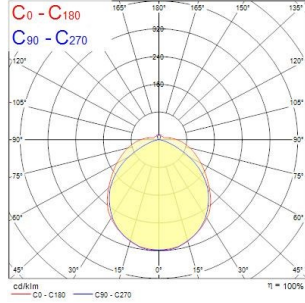

### PRODUCT OVERVIEW

Product name	DELTAWING LED50 DALI MW 3K 1200
Technology	LED
Cap/Base	N/A
Housing	Steel
Mount	Ceiling surface mounting, Suspended
Environment	Internal
General application	Education, Hospitality, Logistics & Industry, Office, Retail
ETIM Class	EC002892
Warranty	5 years
Fixture luminous flux (lm)	5029
Luminaire efficacy (lm/W)	100.58
LOR (%)	100
Colour temperature (K)	3000
Light colour	Warm White
CRI (Ra)	80
Colour Consistency (SDCM)	3
Beam Angle (°)	103
Glare control	< 22
Photobiological Risk Group	RG1
Total power consumption (W)	50
Product Voltage (V)	240
Electrical protection	Class I
Control gear type	Electronic ballast
Dimmable	Yes
Minimum dimming level (%)	95
Housing colour	White
IP rating	IP44
IK rating	IK08
Product EAN number	5410288448961

### PHOTOMETRY

Distance [m]      Core diameter [m]      Illuminance [lx]

— C0 - C180 (Half beam angle: 115.0°)  
 — C90 - C270 (Half beam angle: 103.0°)