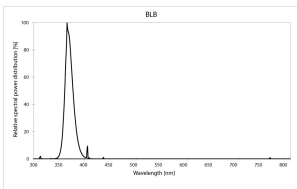

PHOTOMETRY