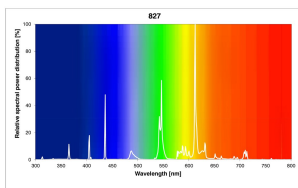

T5 FHO Luxline Plus

39W/T5/827 FHO
0002803

Product features

PRODUCT OVERVIEW

Product name	39W/T5/827 FHO
Technology	Fluorescent
Watt (Rated) (W)	39
Lamp shape	Tubular shape
Type	T5 FHO Luxline Plus
Cap/Base	G5
Lamp finish	Frosted/Coated
Fixture rating	Open
General application	Education, Hospitality, Logistics & Industry, Museums & Galleries, Office, Retail, Residential & Consumer
ETIM Class	EC000108
E-number FI	4944523
E-number SE	8356540
E-number Norway	3843425
Luminous flux (lm)	3200
Rated lamp efficacy 100h 50Hz at 35°C (lm/W)	81
Colour temperature (K)	2700
Light colour	Homelight
CRI (Ra)	85
Wattage (W)	39.00
Product Voltage (V)	112
Dimmable	Yes
Average life (Nominal) (h)	24000
Product EAN number	5410288028033

PHOTOMETRY

T5 FHO Luxline Plus
39W/T5/827 FHO
0002803

TECHNICAL DRAWINGS