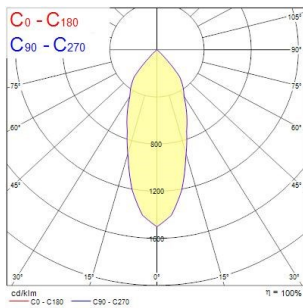

PHOTOMETRY

Distance [m]	Cone diameter [m]	Beam angle [°]	Illuminance [lx]
0.5	0.36	39.2°	887
1.0	0.71	39.2°	222
1.5	1.07	39.2°	97
2.0	1.42	39.2°	61
2.5	1.78	39.2°	44
3.0	2.14	39.2°	33

Distance [m] Cone diameter [m] Illuminance [lx]
C0 - C180 (Half beam angle: 39.2°)