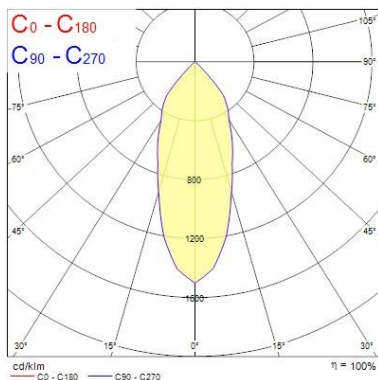

Myriad Pendant Black - Remote Gear

MYRIAD PENDANT 4000K REMOTE GEAR SWITCHED BLACK
2050695

IK rating	IK02
Nominal Product Length (mm)	75
Nominal Product Width (mm)	75
Nominal Product Height (mm)	129
Nominal Product Diameter (mm)	75
Max. Lamp Diameter (mm) - D	75
Weight (kg)	0.45

Packaging

Single packaging type	Carton
Product EAN number	5025768506958
Packaging single length / height (cm)	17.5
Packaging single width (cm)	15.0
Packaging single depth (cm)	17.5
Units per outer package	1
Packaging outer length / height (cm)	17.5
Packaging outer width (cm)	15.0
Packaging outer depth (cm)	17.5

PHOTOMETRY

Distance [m]	Cone diameter [m]	E₀ [lx]	E_{1/2} [lx]	E_{0.5} [lx]
0.5	0.36	6987	19.8°	2751
1.0	0.71	1642	19.8°	688
1.5	1.07	730	19.8°	306
2.0	1.42	410	19.8°	172
2.5	1.78	263	19.8°	110
3.0	2.14	182	19.8°	78

Distance [m] Cone diameter [m] Illuminance [lx]
C0 - C180 (Half beam angle: 99.2°)

TECHNICAL DRAWINGS