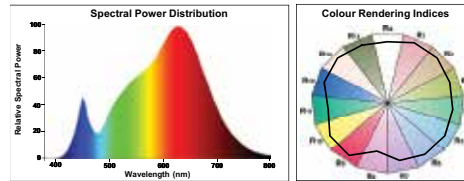

930 - Warm White Deluxe