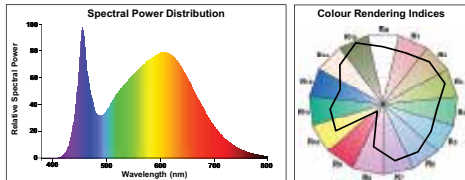

840 - Cool White