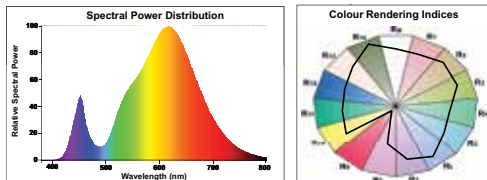

Ideal to replace traditional halogen lamps in residential, hospitality and retail applications.

sylvania-lighting.com

RefLED Superia Retro ES50

Features

- Premium performance professional LED GU10 range with the same look and feel of traditional halogen GU10 lamp
- Recreates backlight effect similar to halogen dichroic lamps
- Full glass design - means no colours clashing between lamp and fixture
- Very long lifetime of up to 25,000 hours
- COOLFIT functionality – ensures overheat and over temperature protection
- Power factor: 0.50 (non-dim)/ 0.70 (dim)
- Switching cycles: >100,000
- High colour rendering: CRI80/ CRI90
- Available in three colour temperatures – 2700K, 3000K and 4000K – offering customers a choice of light colour to suit their needs
- Available in dimmable and non-dimmable options*
- Warranty: 5 Years

*For a full list of approved dimmers, please visit our website www.sylvania-lighting.com

RefLED Superia Retro MR16

Features

- Premium performance professional LED MR16 range with the same look and feel of traditional halogen MR16 lamp
- Recreates backlight effect similar to halogen dichroic lamps.
- Full glass design - means no colours clashing between lamp and fixture
- Very long lifetime of up to 25,000 hours
- Power factor: 0.90
- Switching cycles: >100,000
- Colour rendering: CRI80
- Lamp voltage: 12V AC/DC
- Available in three colour temperatures – 2700K, 3000K and 4000K – offering customers a choice of light colour to suit their needs
- Dimmable*
- Works with magnetic and compatible electronic transformers*
- Warranty: 5 Years

830 - Warm White

930 - Warm White Deluxe

840 - Cool White

940 - Cool White Deluxe

RefLED Superia Retro MR16

Photometric Data

827 - Homelight

830 - Warm White