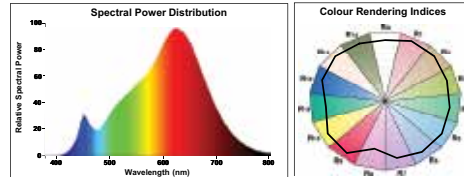

927 - Homelight Deluxe