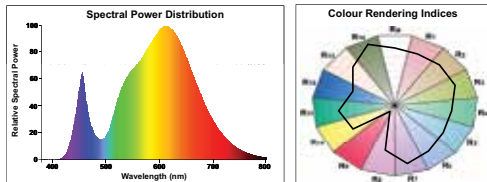

*For a full list of approved dimmers, please visit our website www.sylvania-lighting.com

RefLED Superia Retro MR16

Features

- Premium performance professional LED MR16 range with the same look and feel of traditional halogen MR16 lamp
- Recreates backlight effect similar to halogen dichroic lamps.
- Full glass design - means no colours clashing between lamp and fixture
- Very long lifetime of up to 25,000 hours
- Power factor: 0.90
- Switching cycles: >100,000
- Colour rendering: CRI80
- Lamp voltage: 12V AC/DC
- Available in three colour temperatures – 2700K, 3000K and 4000K – offering customers a choice of light colour to suit their needs
- Dimmable*
- Works with magnetic and compatible electronic transformers*
- Warranty: 5 Years

830 - Warm White

930 - Warm White Deluxe

840 - Cool White

940 - Cool White Deluxe

RefLED Superia Retro MR16

Photometric Data

827 - Homelight

830 - Warm White