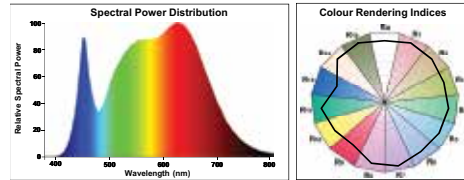

Ideal to replace traditional halogen lamps in residential, hospitality and retail applications.

sylvania-lighting.com

RefLED Superia Retro ES50

Features

- Premium performance professional LED GU10 range with the same look and feel of traditional halogen GU10 lamp
- Recreates backlight effect similar to halogen dichroic lamps
- Full glass design - means no colours clashing between lamp and fixture
- Very long lifetime of up to 25,000 hours
- COOLFIT functionality – ensures overheat and over temperature protection
- Power factor: 0.50 (non-dim)/ 0.70 (dim)
- Switching cycles: >100,000
- High colour rendering: CRI80/ CRI90
- Available in three colour temperatures – 2700K, 3000K and 4000K – offering customers a choice of light colour to suit their needs
- Available in dimmable and non-dimmable options*
- Warranty: 5 Years

*For a full list of approved dimmers, please visit our website www.sylvania-lighting.com

RefLED Superia Retro MR16

Features

- Premium performance professional LED MR16 range with the same look and feel of traditional halogen MR16 lamp
- Recreates backlight effect similar to halogen dichroic lamps.
- Full glass design - means no colours clashing between lamp and fixture
- Very long lifetime of up to 25,000 hours
- Power factor: 0.90
- Switching cycles: >100,000
- Colour rendering: CRI80
- Lamp voltage: 12V AC/DC
- Available in three colour temperatures – 2700K, 3000K and 4000K – offering customers a choice of light colour to suit their needs
- Dimmable*
- Works with magnetic and compatible electronic transformers*
- Warranty: 5 Years

830 - Warm White

930 - Warm White Deluxe

840 - Cool White

940 - Cool White Deluxe

RefLED Superia Retro MR16

Photometric Data

827 - Homelight

830 - Warm White