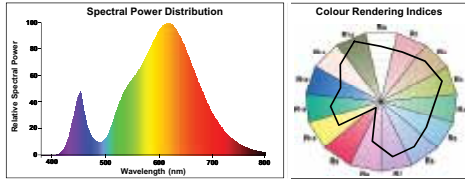

RefLED Superia Retro ES50 & MR16

RefLED Superia Retro ES50

Photometric Data.

827 - Homelight