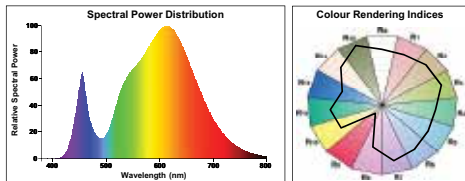

830 - Warm White