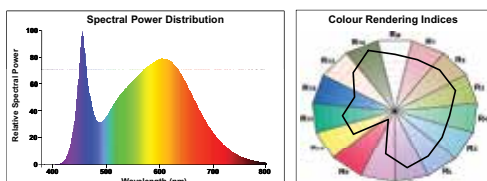

840 - Cool White