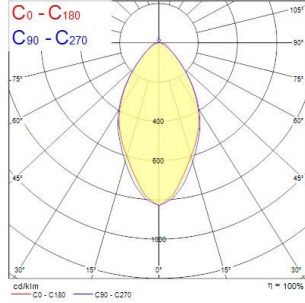

Syl-Line electrical unit SYL-LINE GT3R 4K DALI NR WH 0042131

Product features

- Syl-Line LED Gear Tray, 4000K Neutral White, DALI Dimming, Narrow Beam, White

PRODUCT OVERVIEW

Product name	SYL-LINE GT3R 4K DALI NR WH
Technology	LED
Cap/Base	N/A
Housing	Aluminium
Mount	Ceiling surface mounting, Suspended
Environment	Interior
General application	Logistics & Industry, Retail
ETIM Class	EC000109
Warranty	5 years
Fixture luminous flux (lm)	6476
Luminous flux (lm)	6476
Luminaire efficacy (lm/W)	128
LOR (%)	100
Colour temperature (K)	4000
Light colour	Neutral White
CRI (Ra)	80
Photobiological Risk Group	RG0
Total power consumption (W)	50
Electrical protection	Class I
Control gear type	Electronic ballast
Dimmable	Yes
Minimum dimming level (%)	99
Housing colour	White
IP rating	IP20
IK rating	IK02
Product EAN number	5410288421315

PHOTOMETRY

Syl-Line electrical unit SYL-LINE GT3R 4K DALI NR WH 0042131

0.5	0.57	E:07	21478
	0.56	E:C90	28.9° 7032
		E:C0	28.1° 7172
1.0	1.15	E:07	5369
	1.11	E:C90	28.9° 1362
		E:C0	28.1° 1792
1.5	1.72	E:07	2388
	1.67	E:C90	28.9° 731
		E:C0	28.1° 727
2.0	2.29	E:07	1312
	2.23	E:C90	28.9° 429
		E:C0	28.1° 448
2.5	2.98	E:07	899
	2.78	E:C90	28.9° 221
		E:C0	28.1° 227
3.0	3.44	E:07	697
	3.24	E:C90	28.9° 198
		E:C0	28.1° 199

Distance [m] Core diameter [m] Illuminance [lx]

— C0 - C180 (Half beam angle: 55.5°)
— C90 - C270 (Half beam angle: 55.6°)

TECHNICAL DRAWINGS