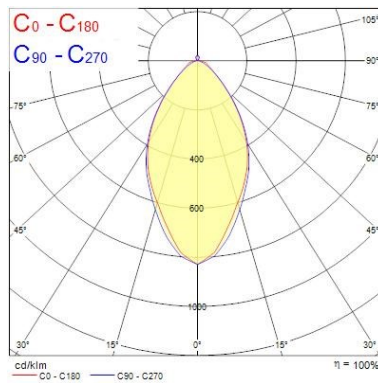

Syl-Line electrical unit SYL-LINE GT3R 4K DALI NR WH 0042131

Weight (kg)	1.99

Packaging

Single packaging type	Plastic
Product EAN number	5410288421315
Packaging single length / height (cm)	171.0
Packaging single width (cm)	8.0
Packaging single depth (cm)	4.0
DUN14 (outer)	15410288421312
Units per outer package	2
Packaging outer length / height (cm)	175.0
Packaging outer width (cm)	8.1
Packaging outer depth (cm)	8.1

PHOTOMETRY

TECHNICAL DRAWINGS