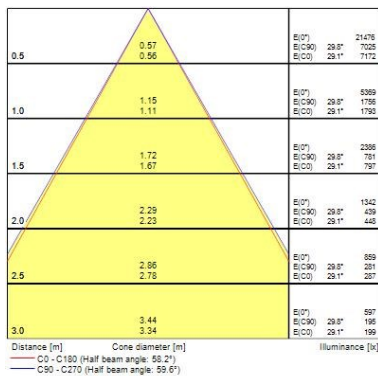

Syl-Line electrical unit SYL-LINE GT3R 4K DALI NR WH 0042131

Weight (kg)	1.99

Packaging

Single packaging type	Plastic
Product EAN number	5410288421315
Packaging single length / height (cm)	171.0
Packaging single width (cm)	8.0
Packaging single depth (cm)	4.0
DUN14 (outer)	15410288421312
Units per outer package	2
Packaging outer length / height (cm)	175.0
Packaging outer width (cm)	8.1
Packaging outer depth (cm)	8.1

PHOTOMETRY

TECHNICAL DRAWINGS