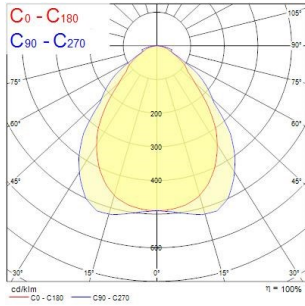

START Panel Flat UGR19 600x600

START Panel Flat UGR19 600x600 3500Lm 840
0047227

Product features

- Edge lit LED flat panel with low glare (UGR<19). Low Flicker, 35 W, Neutral White, 4000 K, 3500 lumens, 100 lm/W, Average lifespan: 120.000Hrs, prismatic diffuser, aluminium frame, steel body, electronic non dimmable driver. (HxWxD) 9.5 x 595 x 595 mm

PRODUCT OVERVIEW

Product name	START Panel Flat UGR19 600x600 3500Lm 840
Technology	LED
Housing	Aluminium
Mount	Ceiling recessed mounting, Ceiling surface mounting, Suspended
Environment	Interior
General application	Education, Office
ETIM Class	EC002892
E-number FI	4276948
Warranty	5 years
Fixture luminous flux (lm)	3,500
Luminaire efficacy (lm/W)	100
Colour temperature (K)	4000
Light colour	Neutral White
CRI (Ra)	80
Colour Variation Initial (SDCM)	SDCM5
Beam Angle (°)	90
Glare control	< 19
Photobiological Risk Group	RG0
Total power consumption (W)	35
Electrical protection	Class II
Control gear type	LED driver constant current
Dimmable	No
LED Flickering Rate	Ultra low (5% or less)
Housing colour	RAL 9003 - Signal white
IP rating	IP40/20
IK rating	IK03
Product EAN number	5410288472270

PHOTOMETRY

START Panel Flat UGR19 600x600

START Panel Flat UGR19 600x600 3500Lm 840
0047227

Distance (m)	Cone diameter (m)	E0° (lx)	E(30°) (lx)	E(60°) (lx)
0.5	0.95 0.92	6756	1342	1691
1.0	1.92 1.64	1689	335	392
1.5	2.89 2.46	751	148	173
2.0	3.85 3.29	422	84	99
2.5	4.81 4.11	270	54	62
3.0	5.77 4.93	188	37	43

Distance (m) Cone diameter (m) Illuminance (lx)

— C0 - C180 (Half beam angle: 78.9°)
— C90 - C270 (Half beam angle: 87.8°)

TECHNICAL DRAWINGS