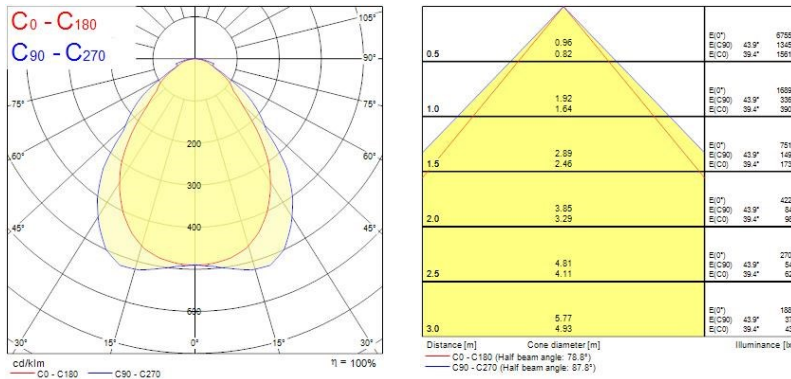

START Panel Flat UGR19 600x600

START Panel Flat UGR19 600x600 3500Lm 840
0047227

IK rating	IK03
Diffuser finish	Prismatic
Nominal Product Length (mm)	595
Nominal Product Width (mm)	595
Nominal Product Height (mm)	9.5
Weight (kg)	2.653
Recessed Depth (mm)	38

Packaging

Single packaging type	Carton
Product EAN number	5410288472270
Packaging single length / height (cm)	63.0
Packaging single width (cm)	4.4
Packaging single depth (cm)	67.5
DUN14 (outer)	15410288472277
Units per outer package	2
Packaging outer length / height (cm)	65.0
Packaging outer width (cm)	10.8
Packaging outer depth (cm)	69.5

Safety data

Optimal operating condition (°C)	-20-40

PHOTOMETRY

TECHNICAL DRAWINGS