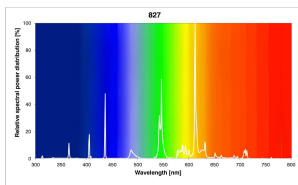

PHOTOMETRY