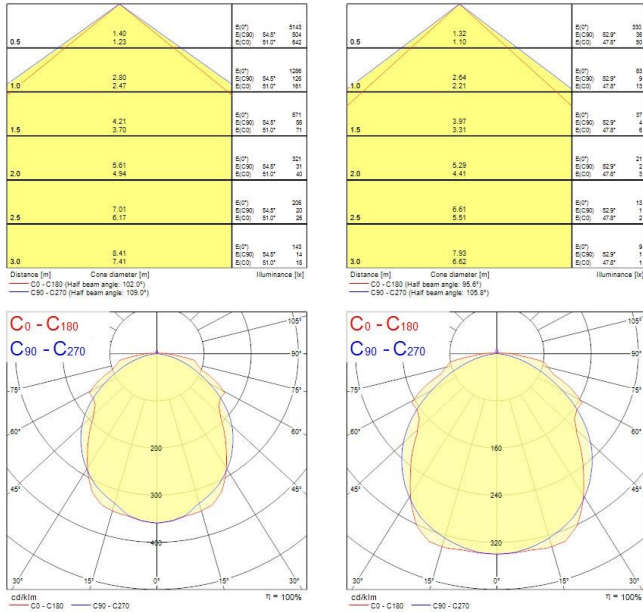

Sylproof Superia LED G3 Emergency SYLPROOF SUPERIA LED G3 1200mm Single 4K E3 0048703

TECHNICAL DRAWINGS