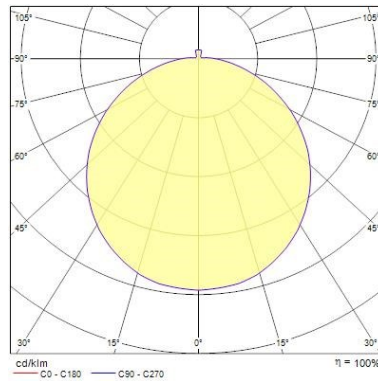

Packaging

Single packaging type	Carton
Product EAN number	5026524549479
Packaging single length / height (cm)	50.0
Packaging single width (cm)	50.0
Packaging single depth (cm)	20.0
Units per outer package	1
Packaging outer length / height (cm)	50.0
Packaging outer width (cm)	50.0
Packaging outer depth (cm)	20.0

Distance [m] Cone diameter [m] Illuminance [lx]
 — C0 - C180 (Half beam angle: 115.0°)

TECHNICAL DRAWINGS