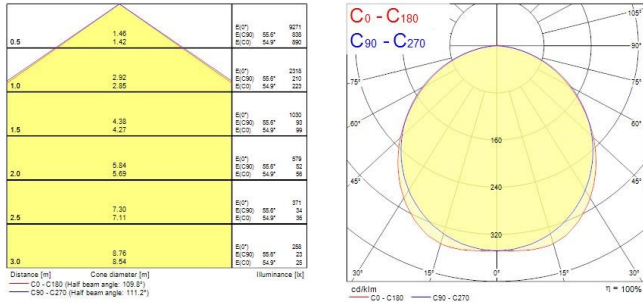

HSX Syl-Line HSXSYL LED NW DALI 1720 WB 0042288

TECHNICAL DRAWINGS