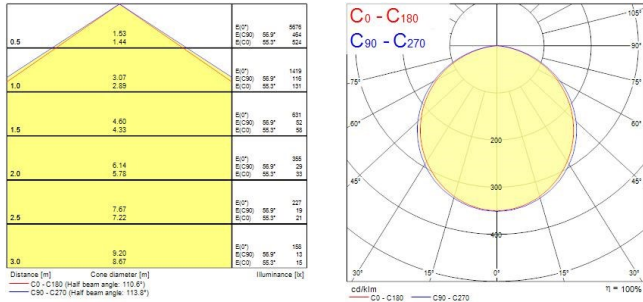

START Panel Flat 625x625 START FLAT PANEL 625 4000K G2 0047755

TECHNICAL DRAWINGS