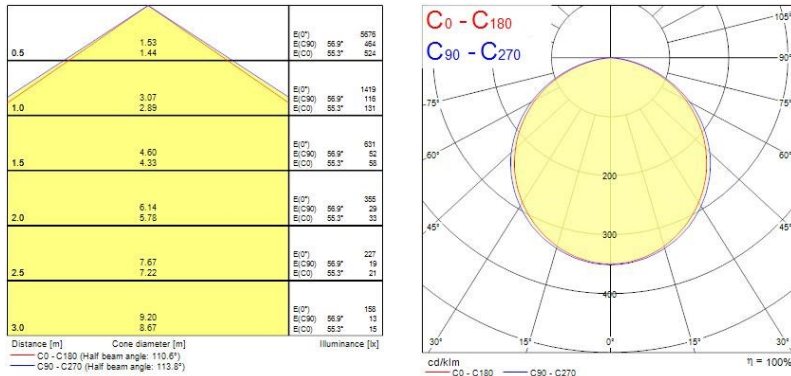

START Panel Flat 625x625

START FLAT PANEL 625 4000K G2
0047755

Weight (kg) 3.201

Packaging

Single packaging type	Carton
Product EAN number	5410288477558
Packaging single length / height (cm)	70.9
Packaging single width (cm)	65.3
Packaging single depth (cm)	3.8
DUN14 (outer)	15410288477555
Units per outer package	2
Packaging outer length / height (cm)	73.4
Packaging outer width (cm)	67.5
Packaging outer depth (cm)	9.8

Safety data

Optimal operating condition (°C)	-10-40

PHOTOMETRY

TECHNICAL DRAWINGS