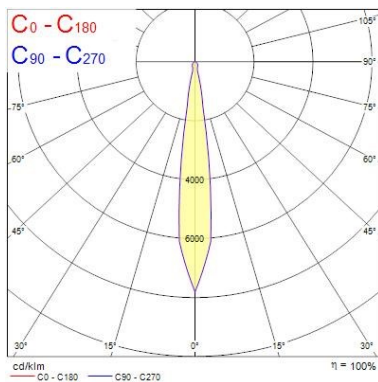

Optical data

Fixture luminous flux (lm)	3312
Luminaire efficacy (lm/W)	100
LOR (%)	100
Colour temperature (K)	4000
Light colour	Neutral White
CRI (Ra)	93
Colour Consistency (SDCM)	3
Adjustable chromaticity	N
Beam Angle (°)	15
Photobiological Risk Group	RG1

Beacon LED XL

BEACON XL 93CRI 4K NARROW BEAM L3 ON-BOARD DIM BLACK
2059696

Lifetime data

Lifespan L70 B50	72000
Lifespan L80 B20	72000
Lifespan L90 B10	33000

Physical data

Housing colour	Black
IP rating	IP20
IK rating	IK02
Nominal Product Length (mm)	85
Nominal Product Width (mm)	165
Nominal Product Height (mm)	205
Nominal Product Diameter (mm)	113
Weight (kg)	1.365

PHOTOMETRY

Distance [m]	Cone diameter [m]	E(0°) E(C0)	E(0°) E(C0)	illuminance [lx]
0.5	0.13	103485 7.4°	36307	
1.0	0.26	25864 7.4°	12627	
1.5	0.39	11496 7.4°	6612	
2.0	0.52	6486 7.4°	3187	
2.5	0.65	4138 7.4°	2020	
3.0	0.78	2874 7.4°	1400	

Distance [m] Cone diameter [m] illuminance [lx]
C0 - C180 (Half beam angle: 14.8°)

TECHNICAL DRAWINGS

Beacon LED XL

BEACON XL 93CRI 4K NARROW BEAM L3 ON-BOARD DIM BLACK
2059696