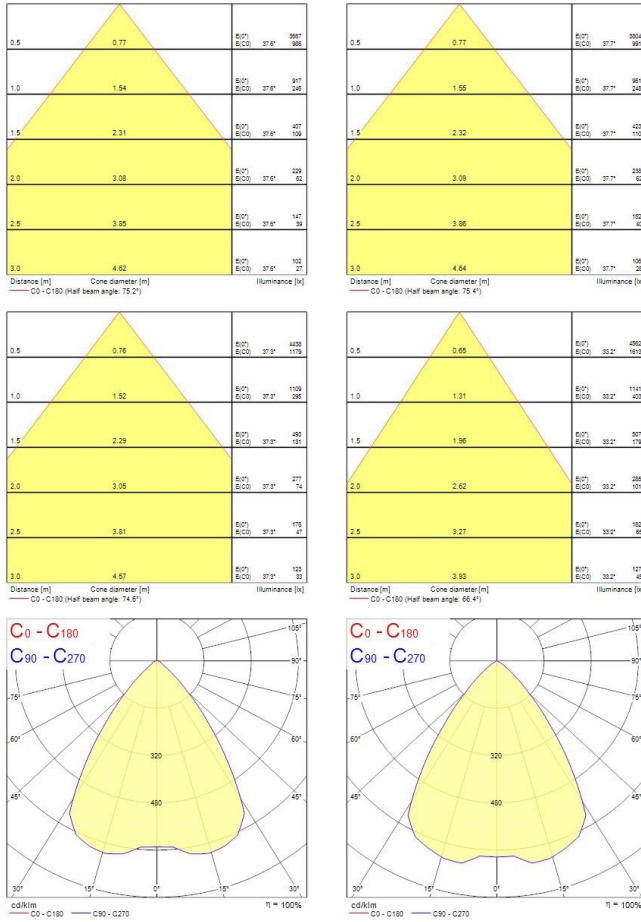

Insaver LED II 150

Insaver LED II 150 Low Output WW EB Plus3

3098188

Product features

- Circular LED downlight with up to 114lm/W efficacy and 2,400 luminaire lumen output. Innovative easy installation system allows for a rapid, single point installation. For 150mm cut outs (175>200mm adapter available). IP44 or UGR<19 compliant with additional accessories. 3 hour emergency and surface mounted versions available. Plus3 version includes GST Wieland connectors.

PRODUCT OVERVIEW

Product name	Insaver LED II 150 Low Output WW EB Plus3
Technology	LED
Housing	AGC (advanced graphite composite)
Mount	Ceiling recessed mounting
Environment	Internal
General application	Office
ETIM Class	EC001744
Warranty	5 years
Fixture luminous flux (lm)	1650
Luminaire efficacy (lm/W)	97
LOR (%)	100
Colour temperature (K)	3000
CRI (Ra)	80
Colour Consistency (SDCM)	3
Beam Angle (°)	76
Glare control	< 19
Photobiological Risk Group	RG1
Total power consumption (W)	17
Electrical protection	Class II
Control gear type	Electronic ballast
Housing colour	White
IP rating	IP23
Product EAN number	8711971981886

PHOTOMETRY

Insaver LED II 150

Insaver LED II 150 Low Output WW EB Plus3
3098188

TECHNICAL DRAWINGS