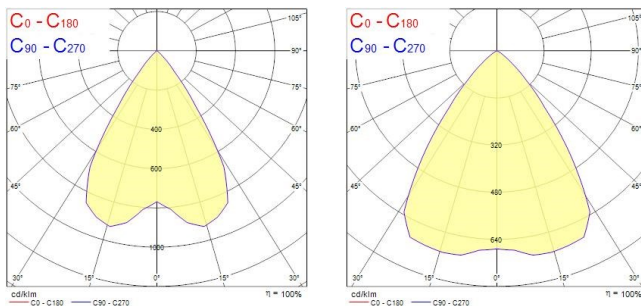

Insaver LED II 150

Insaver LED II 150 Low Output WW EB Plus3

3098188

Product features

- Circular LED downlight with up to 114lm/W efficacy and 2,400 luminaire lumen output. Innovative easy installation system allows for a rapid, single point installation. For 150mm cut outs (175>200mm adapter available). IP44 or UGR<19 compliant with additional accessories. 3 hour emergency and surface mounted versions available. Plus3 version includes GST Wieland connectors.

PRODUCT OVERVIEW

Product name	Insaver LED II 150 Low Output WW EB Plus3
Technology	LED
Housing	AGC (advanced graphite composite)
Mount	Ceiling recessed mounting
Environment	Internal
General application	Office
ETIM Class	EC001744
Warranty	5 years
Fixture luminous flux (lm)	1650
Luminaire efficacy (lm/W)	97
LOR (%)	100
Colour temperature (K)	3000
CRI (Ra)	80
Colour Consistency (SDCM)	3
Beam Angle (°)	76
Glare control	< 19
Photobiological Risk Group	RG1
Total power consumption (W)	17
Electrical protection	Class II
Control gear type	Electronic ballast
Housing colour	White
IP rating	IP23
Product EAN number	8711971981886

PHOTOMETRY