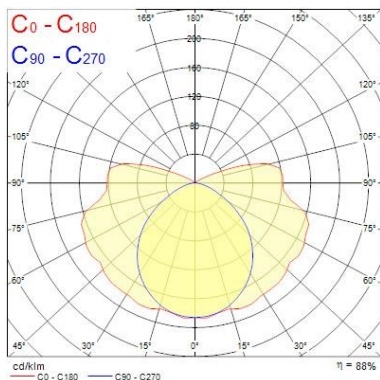

Start Waterproof T5 START WATERPROOF T5 PC 1x28 EB 0045827

Control gear type	Electronic ballast
Control gear mounting	Integral
Transformer required	Yes
Nominal Frequency (Hz)	50/60Hz

Physical data

Housing colour	Grey
IP rating	IP66
IK rating	IK08
Diffuser finish	Prismatic
Diffuser material	PC Polycarbonate
Nominal Product Length (mm)	1277
Nominal Product Width (mm)	90
Nominal Product Height (mm)	100
Weight (kg)	1.56

Packaging

Single packaging type	Carton
Product EAN number	5410288458274
Packaging single length / height (cm)	127.7
Packaging single width (cm)	9.0
Packaging single depth (cm)	9.3
DUN14 (outer)	05410288458274
Units per outer package	1
Packaging outer length / height (cm)	127.7
Packaging outer width (cm)	9.0
Packaging outer depth (cm)	9.3

Safety data

Optimal operating condition (°C)	-20-25

PHOTOMETRY

TECHNICAL DRAWINGS