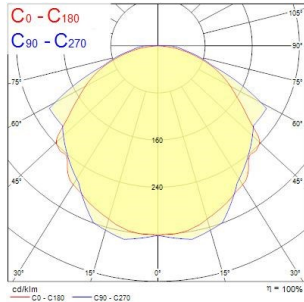

Start Waterproof LED *START WATERPROOF LED 662MM SINGLE 4000K* **0047870**

TECHNICAL DRAWINGS