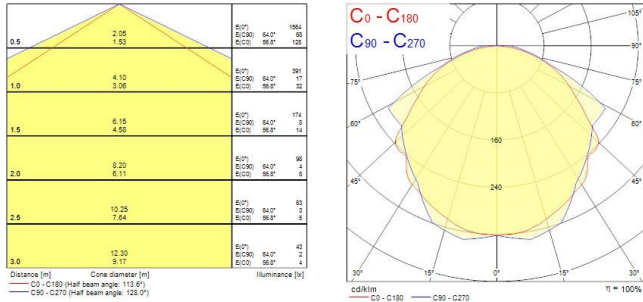

Start Waterproof LED *START WATERPROOF LED 662MM SINGLE 4000K* **0047870**

TECHNICAL DRAWINGS