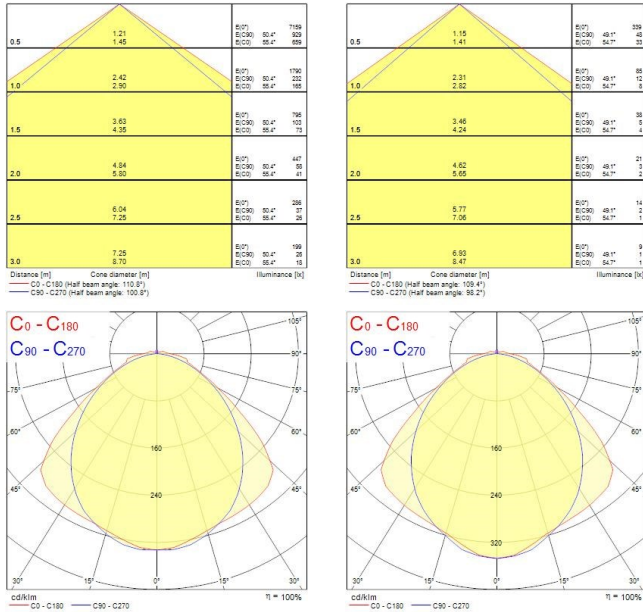

Sylproof Superia LED G3 Emergency SYLPROOF SUPERIA LED G3 1200mm Twin 4K DALI E3 0048709

TECHNICAL DRAWINGS