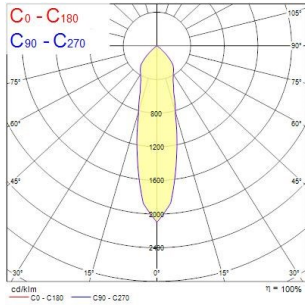

Expospot 90 cardan square - Sylvania EXPOSPOT 90 MONO HO RA90 4000K NB WHITE 0060384