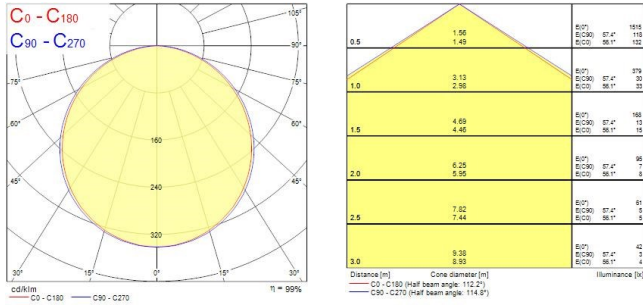

SylFlat LED Non Dimmable - Recessed SYLFLAT 1000 ROUND 4000K 0053294

PHOTOMETRY

TECHNICAL DRAWINGS