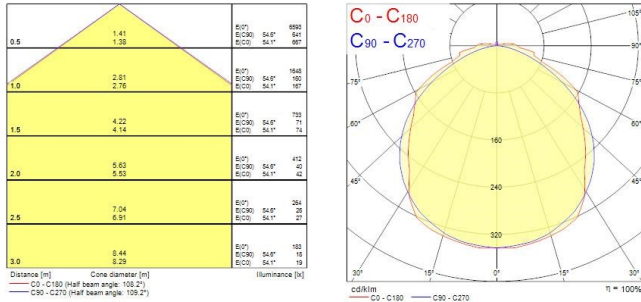

Sylproof Superia LED G3 MW

SYLPROOF SUPERIA LED G3 1500mm Single 4K QC MW

0048750

TECHNICAL DRAWINGS