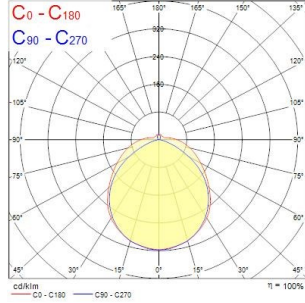

PHOTOMETRY

DeltaWing LED - Electronic

DELTA WING LED38 EB 3K 1200
0044870

0.5	1.27	E:0°	488
	1.46	E:C90	375
1.0	2.53	E:0°	1219
	2.91	E:C90	142
1.5	3.80	E:0°	940
	4.37	E:C90	99
2.0	5.08	E:0°	301
	5.82	E:C90	23
2.5	6.33	E:0°	194
	7.23	E:C90	18
3.0	7.60	E:0°	135
	8.73	E:C90	12

Distance [m] Core diameter [m] Illuminance [lx]

— C0 - C180 (Half beam angle: 115.0°)
— C90 - C270 (Half beam angle: 103.4°)

TECHNICAL DRAWINGS