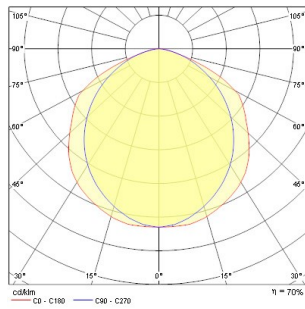

Sylmaster T5 - PA Louvre FHE 16 2x28W G5 0055722

Distance [m]	Cone diameter [m]	Beam angle [°]	Beam diameter [m]	Beam height [m]	Beam width [m]	Beam area [m²]	Beam volume [m³]	Beam weight [kg]
0.5	1.19	111.7°	1.19	0.5	1.19	0.89	0.44	0.44
1.0	2.39	111.7°	2.39	1.0	2.39	3.56	1.78	1.78
1.5	3.58	111.7°	3.58	1.5	3.58	5.32	2.66	2.66
2.0	4.77	111.7°	4.77	2.0	4.77	7.10	3.55	3.55
2.5	5.96	111.7°	5.96	2.5	5.96	8.87	4.44	4.44
3.0	7.15	111.7°	7.15	3.0	7.15	10.65	5.32	5.32

Distance [m]	Cone diameter [m]	Beam angle [°]	Beam diameter [m]	Beam height [m]	Beam width [m]	Beam area [m²]	Beam volume [m³]	Beam weight [kg]
0.5	1.19	111.7°	1.19	0.5	1.19	0.89	0.44	0.44
1.0	2.39	111.7°	2.39	1.0	2.39	3.56	1.78	1.78
1.5	3.58	111.7°	3.58	1.5	3.58	5.32	2.66	2.66
2.0	4.77	111.7°	4.77	2.0	4.77	7.10	3.55	3.55
2.5	5.96	111.7°	5.96	2.5	5.96	8.87	4.44	4.44
3.0	7.15	111.7°	7.15	3.0	7.15	10.65	5.32	5.32

TECHNICAL DRAWINGS