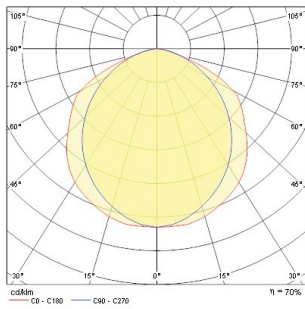

Sylmaster T5 - PA Louvre FHE 16 2x28W G5 0055722

Distance [m]	Cone diameter [m]	Beam angle [°]	Beam diameter [m]	Beam height [m]	Beam width [m]	Beam area [m²]	Beam volume [m³]	Beam weight [kg]
0.5	1.19	111.7°	1.19	0.5	1.19	0.89	0.44	0.44
1.0	2.39	111.7°	2.39	1.0	2.39	3.56	1.78	1.78
1.5	3.58	111.7°	3.58	1.5	3.58	5.32	2.66	2.66
2.0	4.77	111.7°	4.77	2.0	4.77	7.10	3.55	3.55
2.5	5.96	111.7°	5.96	2.5	5.96	8.87	4.44	4.44
3.0	7.15	111.7°	7.15	3.0	7.15	10.65	5.32	5.32

Distance [m]	Cone diameter [m]	Beam angle [°]	Beam diameter [m]	Beam height [m]	Beam width [m]	Beam area [m²]	Beam volume [m³]	Beam weight [kg]
0.5	1.19	111.7°	1.19	0.5	1.19	0.89	0.44	0.44
1.0	2.39	111.7°	2.39	1.0	2.39	3.56	1.78	1.78
1.5	3.58	111.7°	3.58	1.5	3.58	5.32	2.66	2.66
2.0	4.77	111.7°	4.77	2.0	4.77	7.10	3.55	3.55
2.5	5.96	111.7°	5.96	2.5	5.96	8.87	4.44	4.44
3.0	7.15	111.7°	7.15	3.0	7.15	10.65	5.32	5.32

TECHNICAL DRAWINGS