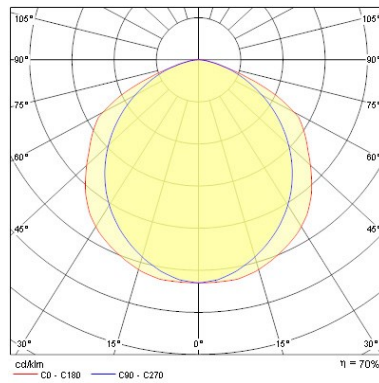

Sylmaster T5 - PA Louvre

FHE 16 2x28W G5
0055722

Environment	Interior
General application	Education, Hospitality, Office, Retail
ETIM Class	EC002892
E-number SE	7098466
E-number Norway	3306308
Warranty	2 years

Optical data

Fixture luminous flux (lm)	3640
Luminaire efficacy (lm/W)	57
LOR (%)	70
Light colour	N/A
Adjustable chromaticity	N

Electrical data

Total power consumption (W)	64
Mains voltage (V)	220-240V~
Electrical protection	Class I
Control gear type	Electronic ballast
Control gear mounting	Integral
Transformer required	Yes
Dimmable	No
Glow Wire Test (°C)	960
Nominal Frequency (Hz)	50/60Hz

Physical data

Housing colour	White
IP rating	IP20
IK rating	IK07
Nominal Product Length (mm)	1250
Nominal Product Width (mm)	202
Nominal Product Height (mm)	85
Weight (kg)	2.33

Packaging

Single packaging type	Carton
Product EAN number	5410288557229
Packaging single length / height (cm)	126.0
Packaging single width (cm)	9.0
Packaging single depth (cm)	21.0
DUN14 (outer)	05410288557229
Units per outer package	1
Packaging outer length / height (cm)	126.0
Packaging outer width (cm)	9.0
Packaging outer depth (cm)	21.0

PHOTOMETRY

Sylmaster T5 - PA Louvre FHE 16 2x28W G5 0055722

TECHNICAL DRAWINGS