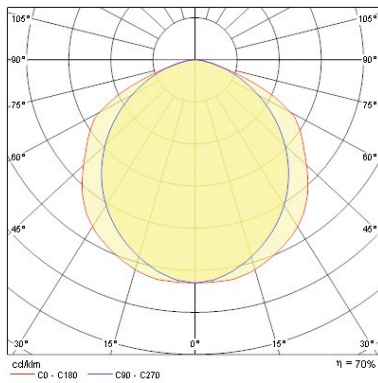

Sylmaster T5 - PA Louvre

FHE 16 2x28W G5
0055722

Environment	Interior
General application	Education, Hospitality, Office, Retail
ETIM Class	EC002892
E-number SE	7098466
E-number Norway	3306308
Warranty	2 years

Optical data

Fixture luminous flux (lm)	3640
Luminaire efficacy (lm/W)	57
LOR (%)	70
Light colour	N/A
Adjustable chromaticity	N

Electrical data

Total power consumption (W)	64
Mains voltage (V)	220-240V~
Electrical protection	Class I
Control gear type	Electronic ballast
Control gear mounting	Integral
Transformer required	Yes
Dimmable	No
Glow Wire Test (°C)	960
Nominal Frequency (Hz)	50/60Hz

Physical data

Housing colour	White
IP rating	IP20
IK rating	IK07
Nominal Product Length (mm)	1250
Nominal Product Width (mm)	202
Nominal Product Height (mm)	85
Weight (kg)	2.33

Packaging

Single packaging type	Carton
Product EAN number	5410288557229
Packaging single length / height (cm)	126.0
Packaging single width (cm)	9.0
Packaging single depth (cm)	21.0
DUN14 (outer)	05410288557229
Units per outer package	1
Packaging outer length / height (cm)	126.0
Packaging outer width (cm)	9.0
Packaging outer depth (cm)	21.0

PHOTOMETRY

Sylmaster T5 - PA Louvre FHE 16 2x28W G5 0055722

TECHNICAL DRAWINGS