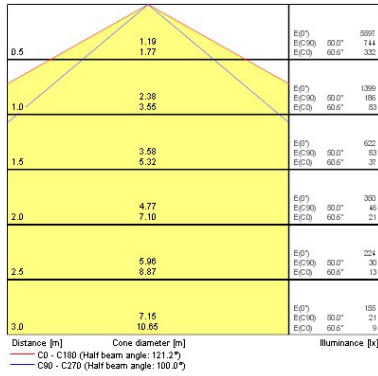

Sylmaster T5 - PA Louvre

FHE 16 2x28W G5
0055722

Environment	Interior
General application	Education, Hospitality, Office, Retail
ETIM Class	EC002892
E-number SE	7098466
E-number Norway	3306308
Warranty	2 years

Optical data

Fixture luminous flux (lm)	3640
Luminaire efficacy (lm/W)	57
LOR (%)	70
Light colour	N/A
Adjustable chromaticity	N

Electrical data

Total power consumption (W)	64
Mains voltage (V)	220-240V~
Electrical protection	Class I
Control gear type	Electronic ballast
Control gear mounting	Integral
Transformer required	Yes
Dimmable	No
Glow Wire Test (°C)	960
Nominal Frequency (Hz)	50/60Hz

Physical data

Housing colour	White
IP rating	IP20
IK rating	IK07
Nominal Product Length (mm)	1250
Nominal Product Width (mm)	202
Nominal Product Height (mm)	85
Weight (kg)	2.33

Packaging

Single packaging type	Carton
Product EAN number	5410288557229
Packaging single length / height (cm)	126.0
Packaging single width (cm)	9.0
Packaging single depth (cm)	21.0
DUN14 (outer)	05410288557229
Units per outer package	1
Packaging outer length / height (cm)	126.0
Packaging outer width (cm)	9.0
Packaging outer depth (cm)	21.0

PHOTOMETRY

Sylmaster T5 - PA Louvre FHE 16 2x28W G5 0055722

TECHNICAL DRAWINGS