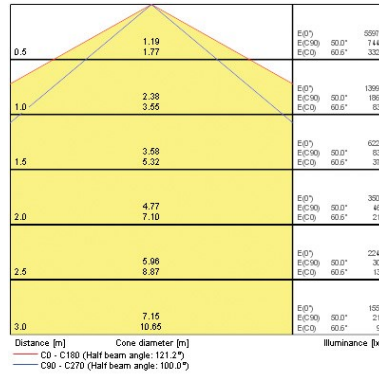

Sylmaster T5 - PA Louvre

FHE 16 2x28W G5
0055722

Environment	Interior
General application	Education, Hospitality, Office, Retail
ETIM Class	EC002892
E-number SE	7098466
E-number Norway	3306308
Warranty	2 years

Optical data

Fixture luminous flux (lm)	3640
Luminaire efficacy (lm/W)	57
LOR (%)	70
Light colour	N/A
Adjustable chromaticity	N

Electrical data

Total power consumption (W)	64
Mains voltage (V)	220-240V~
Electrical protection	Class I
Control gear type	Electronic ballast
Control gear mounting	Integral
Transformer required	Yes
Dimmable	No
Glow Wire Test (°C)	960
Nominal Frequency (Hz)	50/60Hz

Physical data

Housing colour	White
IP rating	IP20
IK rating	IK07
Nominal Product Length (mm)	1250
Nominal Product Width (mm)	202
Nominal Product Height (mm)	85
Weight (kg)	2.33

Packaging

Single packaging type	Carton
Product EAN number	5410288557229
Packaging single length / height (cm)	126.0
Packaging single width (cm)	9.0
Packaging single depth (cm)	21.0
DUN14 (outer)	05410288557229
Units per outer package	1
Packaging outer length / height (cm)	126.0
Packaging outer width (cm)	9.0
Packaging outer depth (cm)	21.0

PHOTOMETRY

Sylmaster T5 - PA Louvre FHE 16 2x28W G5 0055722

TECHNICAL DRAWINGS