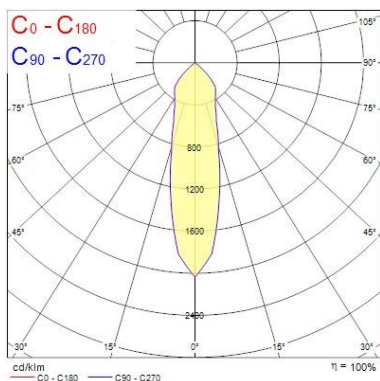

Optical data

Fixture luminous flux (lm)	4121
Luminaire efficacy (lm/W)	118
LOR (%)	100
Colour temperature (K)	4000
Light colour	Neutral White
CRI (Ra)	80
Colour Variation Initial (SDCM)	SDCM3
Beam Angle (°)	26
Photobiological Risk Group	RG1

Physical data

Housing colour	White
IP rating	IP20
IK rating	IK02
Nominal Product Width (mm)	163
Nominal Product Height (mm)	104
Cutout Dimensions (W x L in mm or Diameter in mm)	148
Weight (kg)	0.77
Recessed Depth (mm)	104

PHOTOMETRY

Distance [m]	Cone diameter [m]	E(0°) [lx]	E(C0) [lx]
0.5	0.23	3358	15589
1.0	0.47	832	3867
1.5	0.70	373	1732
2.0	0.94	206	974
2.5	1.17	134	624
3.0	1.41	92	431

Distance [m] Cone diameter [m] Illuminance [lx]
C0 - C180 (Half beam angle: 26.4°)