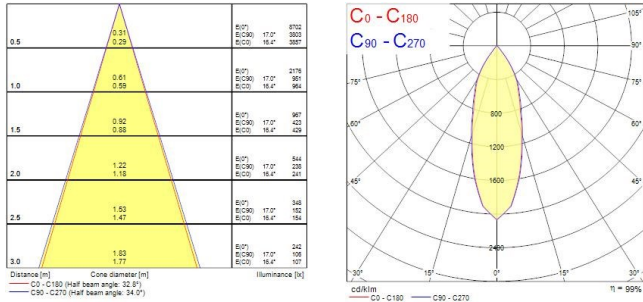

Start Spot Scoop

START SPOT SCOOP 1050LM 940 MB WHITE

0060581

Product features

- Recessed Adjustable Accent Downlight, integrated LED, die cast aluminium body, Ø115mm cut-out, CCT 4000K, SDCM<3, CRI90, 1050lm, total power consumption 12W, resulting in 88lm/W.

PRODUCT OVERVIEW

Product name	START SPOT SCOOP 1050LM 940 MB WHITE
Technology	LED
Housing	Aluminium
Environment	Indoor
General application	Retail
ETIM Class	EC001744
E-number FI	4276978
Warranty	5 years
Fixture luminous flux (lm)	1050
Luminaire efficacy (lm/W)	88
Colour temperature (K)	4000
Light colour	Neutral White
CRI (Ra)	90
Colour Variation Initial (SDCM)	SDCM3
Beam Angle (°)	32
Photobiological Risk Group	RG1
Total power consumption (W)	12
Electrical protection	Class II
Dimmable	No
LED Flickering Rate	Medium (21% - 40%)
Housing colour	RAL 9016 - Traffic white / Bezel
IP rating	IP40/20
IK rating	IK03
Product EAN number	5410288605814

PHOTOMETRY

Start Spot Scoop *START SPOT SCOOP 1050LM 940 MB WHITE* 0060581

TECHNICAL DRAWINGS