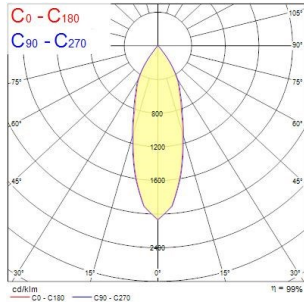

Start Spot Scoop

START SPOT SCOOP 1050LM 940 MB WHITE

0060581

Product features

- Recessed Adjustable Accent Downlight, integrated LED, die cast aluminium body, Ø115mm cut-out, CCT 4000K, SDCM<3, CRI90, 1050lm, total power consumption 12W, resulting in 88lm/W.

PRODUCT OVERVIEW

Product name	START SPOT SCOOP 1050LM 940 MB WHITE
Technology	LED
Housing	Aluminium
Environment	Indoor
General application	Retail
ETIM Class	EC001744
E-number FI	4276978
Warranty	5 years
Fixture luminous flux (lm)	1050
Luminaire efficacy (lm/W)	88
Colour temperature (K)	4000
Light colour	Neutral White
CRI (Ra)	90
Colour Variation Initial (SDCM)	SDCM3
Beam Angle (°)	32
Photobiological Risk Group	RG1
Total power consumption (W)	12
Electrical protection	Class II
Dimmable	No
LED Flickering Rate	Medium (21% - 40%)
Housing colour	RAL 9016 - Traffic white / Bezel
IP rating	IP40/20
IK rating	IK03
Product EAN number	5410288605814

PHOTOMETRY

Start Spot Scoop *START SPOT SCOOP 1050LM 940 MB WHITE* 0060581

TECHNICAL DRAWINGS