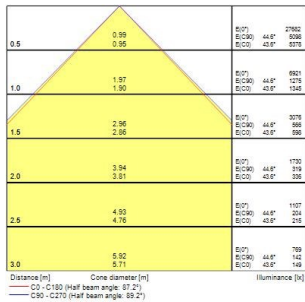

Start Highbay START Highbay IP65 1-10V 13000lm 865 WB 0039350

TECHNICAL DRAWINGS