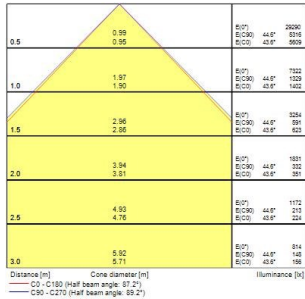

Start Highbay START Highbay IP65 1-10V 13000lm 865 WB 0039350

TECHNICAL DRAWINGS