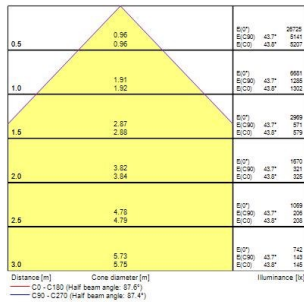

Start Highbay START Highbay IP65 1-10V 13000lm 865 WB 0039350

TECHNICAL DRAWINGS