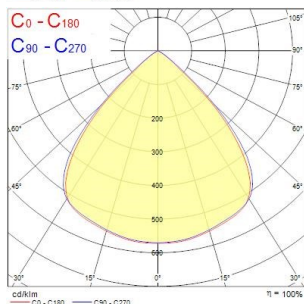

Start Highbay START Highbay IP65 1-10V 13000lm 865 WB 0039350

TECHNICAL DRAWINGS