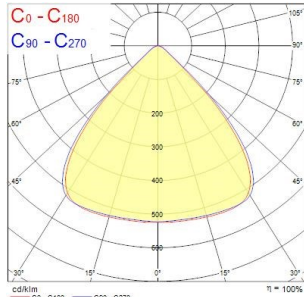

Start Highbay START Highbay IP65 1-10V 13000lm 865 WB 0039350

TECHNICAL DRAWINGS