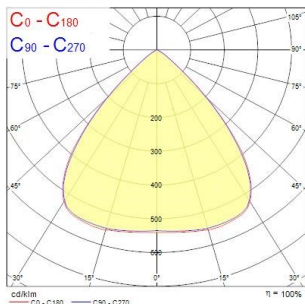

Start Highbay START Highbay IP65 1-10V 13000lm 865 WB 0039350

TECHNICAL DRAWINGS