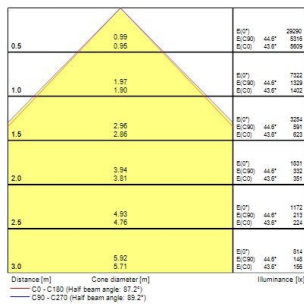

Start Highbay START Highbay IP65 1-10V 13000lm 865 WB 0039350

TECHNICAL DRAWINGS