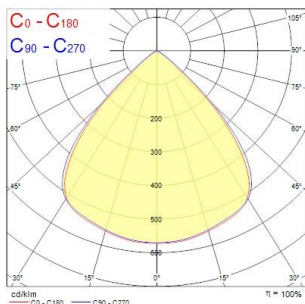

Start Highbay START Highbay IP65 1-10V 13000lm 865 WB 0039350

TECHNICAL DRAWINGS