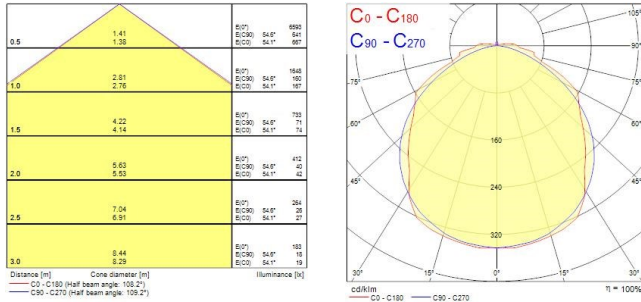

Sylproof Superia LED G3 MW

SYLPROOF SUPERIA LED G3 1500mm Single 4K MW

0048714

TECHNICAL DRAWINGS