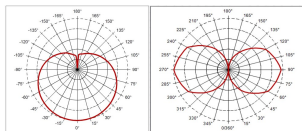

PHOTOMETRY