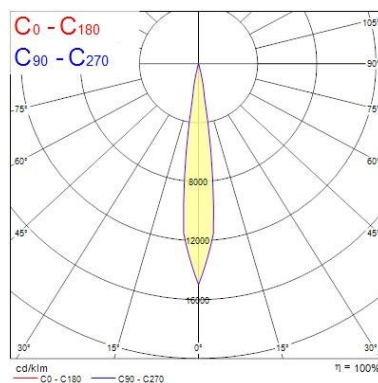

Beacon LED XL Accent

BEACON XL ACCENT 97CRI 3K NARROW BEAM L3 ON-BOARD DIM BLACK
2059568

Lifespan L80 B10	72000
Lifespan L90 B50	43000
Lifespan L90 B20	36000
Lifespan L90 B10	32000

Physical data

Housing colour	Black
IP rating	IP20
IK rating	IK02
Reflector finish	None
Nominal Product Width (mm)	165
Nominal Product Height (mm)	205
Nominal Product Diameter (mm)	113
Weight (kg)	3.008

Packaging

Single packaging type	Carton
Product EAN number	5025768595686
Packaging single length / height (cm)	25.0
Packaging single width (cm)	19.5
Packaging single depth (cm)	20.0
DUN14 (outer)	05025768595686
Units per outer package	1
Packaging outer length / height (cm)	25.0
Packaging outer width (cm)	19.5
Packaging outer depth (cm)	20.0

PHOTOMETRY

TECHNICAL DRAWINGS