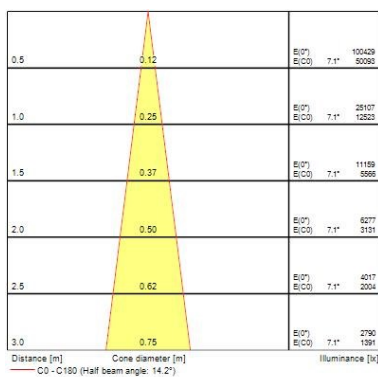

Beacon LED XL Accent

BEACON XL ACCENT 97CRI 3K NARROW BEAM L3 ON-BOARD DIM BLACK
2059568

Lifespan L80 B10	72000
Lifespan L90 B50	43000
Lifespan L90 B20	36000
Lifespan L90 B10	32000

Physical data

Housing colour	Black
IP rating	IP20
IK rating	IK02
Reflector finish	None
Nominal Product Width (mm)	165
Nominal Product Height (mm)	205
Nominal Product Diameter (mm)	113
Weight (kg)	3.008

Packaging

Single packaging type	Carton
Product EAN number	5025768595686
Packaging single length / height (cm)	25.0
Packaging single width (cm)	19.5
Packaging single depth (cm)	20.0
DUN14 (outer)	05025768595686
Units per outer package	1
Packaging outer length / height (cm)	25.0
Packaging outer width (cm)	19.5
Packaging outer depth (cm)	20.0

PHOTOMETRY

TECHNICAL DRAWINGS